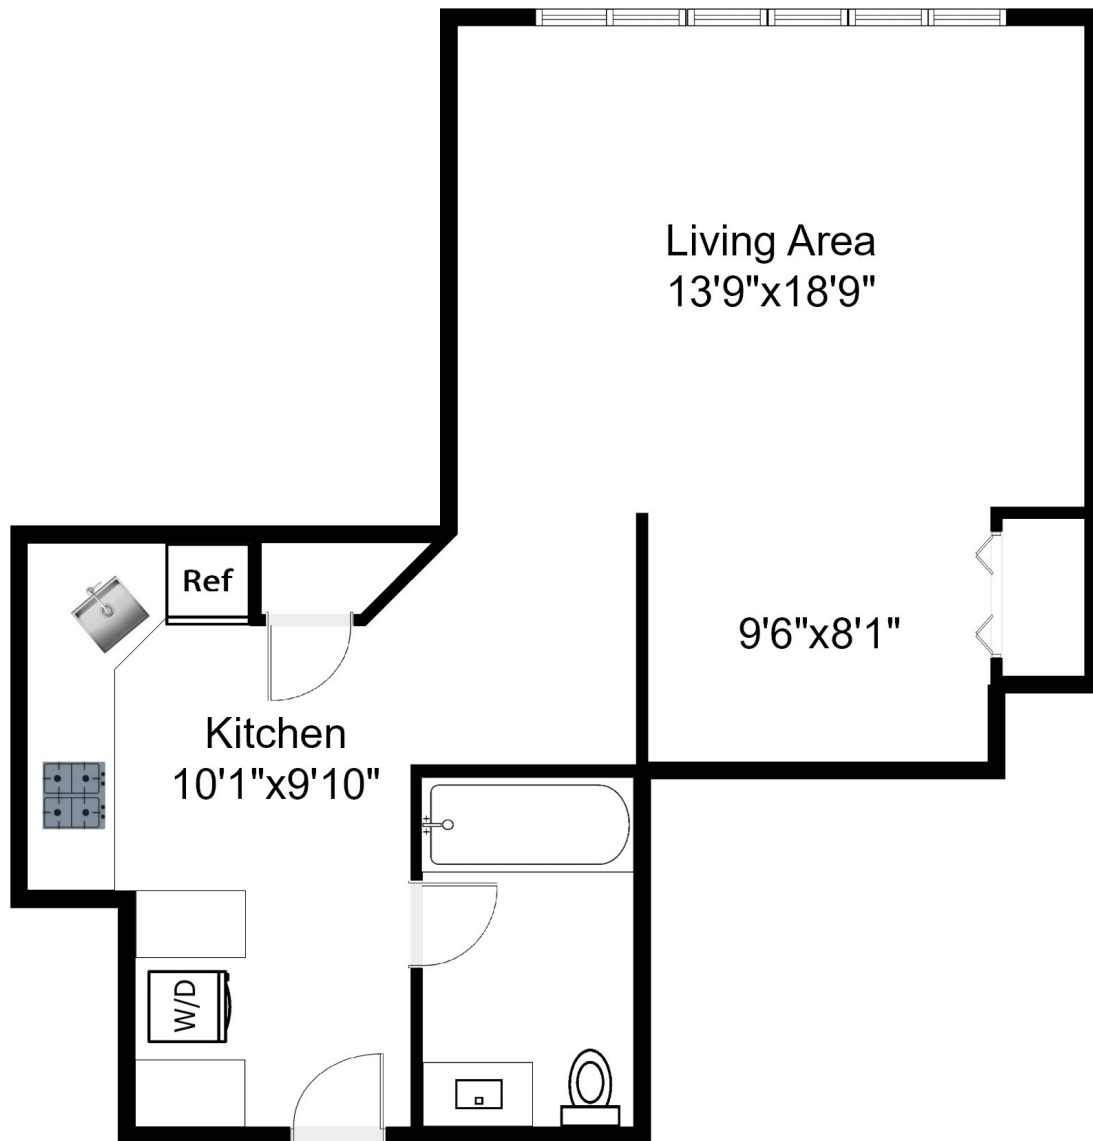

THE Centre

LUXURY LIVING

RESIDENCE 16 | SOUTH

STUDIO | 1 BATH | 564 SF

201 941-2200 | RentTheCentre.com | 1 Towne Centre, Cliffside Park, NJ 07010

email: info@RentTheCentre.com

All dimensions are approximate and subject to construction variances.

THE Centre

LUXURY LIVING

RESIDENCE 12 | EAST

STUDIO | 1 BATH | 600 SF

201 941-2200 | RentTheCentre.com | 1 Towne Centre, Cliffside Park, NJ 07010

email: info@RentTheCentre.com

All dimensions are approximate and subject to construction variances.

THE Centre

LUXURY LIVING

RESIDENCE 14 | EAST
STUDIO | 1 BATH | 594 SF

201 941-2200 | RentTheCentre.com | 1 Towne Centre, Cliffside Park, NJ 07010

email: info@RentTheCentre.com

All dimensions are approximate and subject to construction variances.