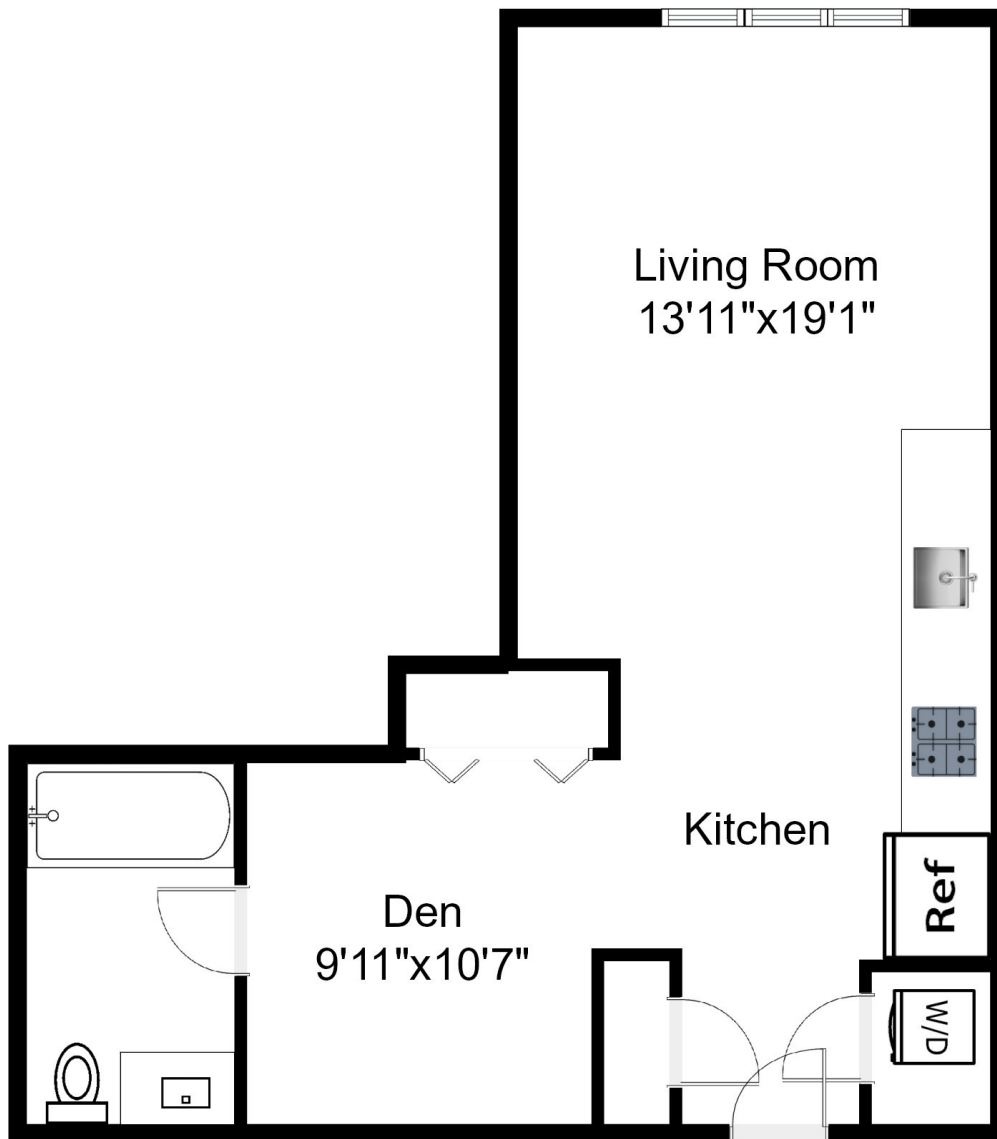

THE Centre

LUXURY LIVING

RESIDENCE 16 | SOUTH

STUDIO | 1 BATH | 564 SF

201 941-2200 | RentTheCentre.com | 1 Towne Centre, Cliffside Park, NJ 07010

email: info@RentTheCentre.com

All dimensions are approximate and subject to construction variances.

THE Centre

LUXURY LIVING

RESIDENCE 12 | EAST

STUDIO | 1 BATH | 600 SF

201 941-2200 | RentTheCentre.com | 1 Towne Centre, Cliffside Park, NJ 07010

email: info@RentTheCentre.com

All dimensions are approximate and subject to construction variances.